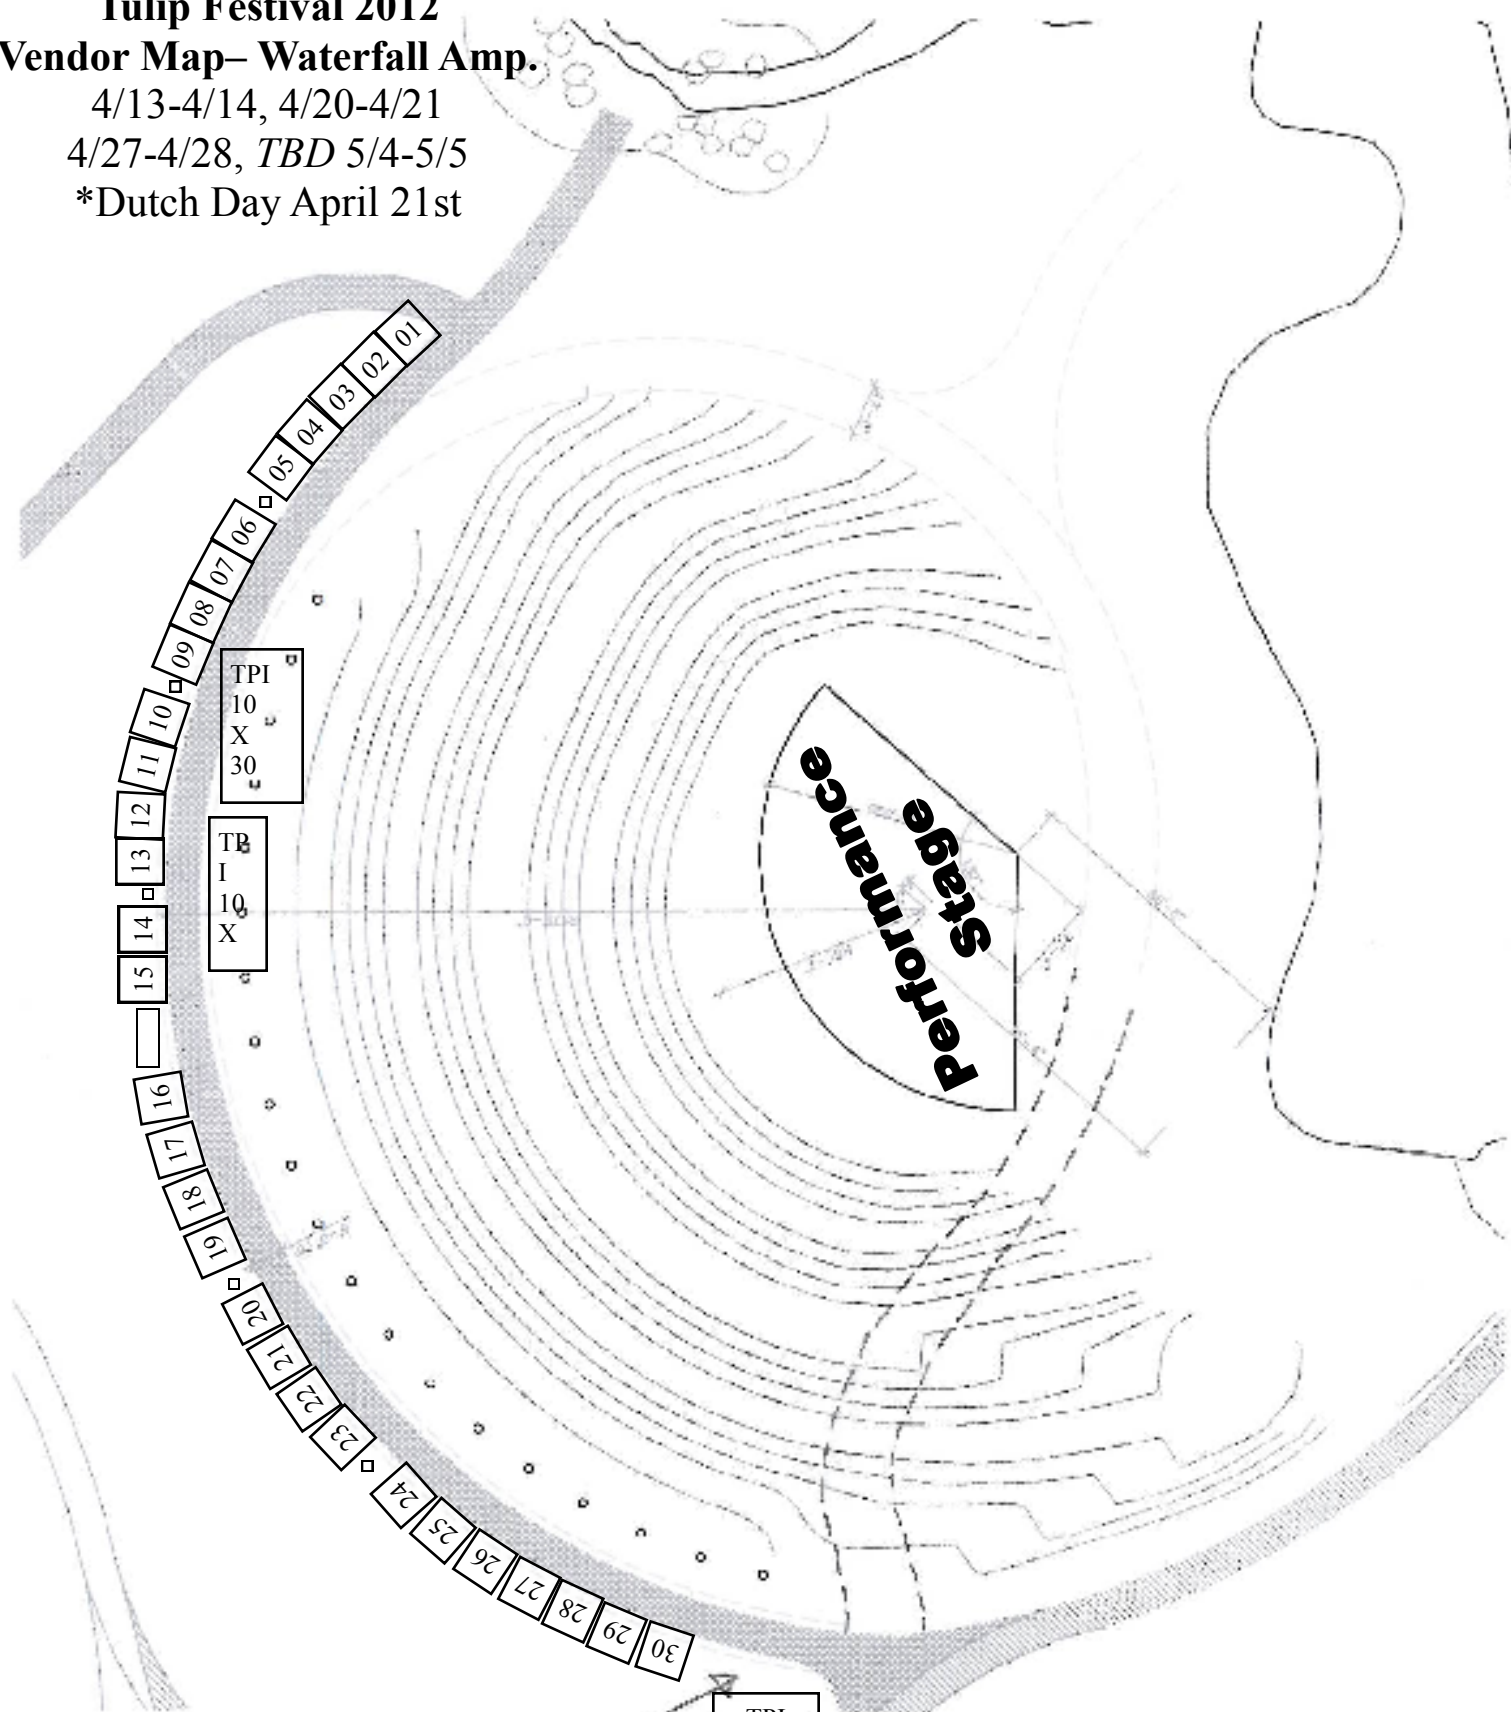

Tulip Festival 2012 Vendor Map- Waterfall Amp.

4/13-4/14, 4/20-4/21
4/27-4/28, TBD 5/4-5/5
*Dutch Day April 21st

Booth Spaces:

- 10x10 each
- Festival Canopy included
- \$175.00 per weekend
- 80/20 Split (Food Vendors)